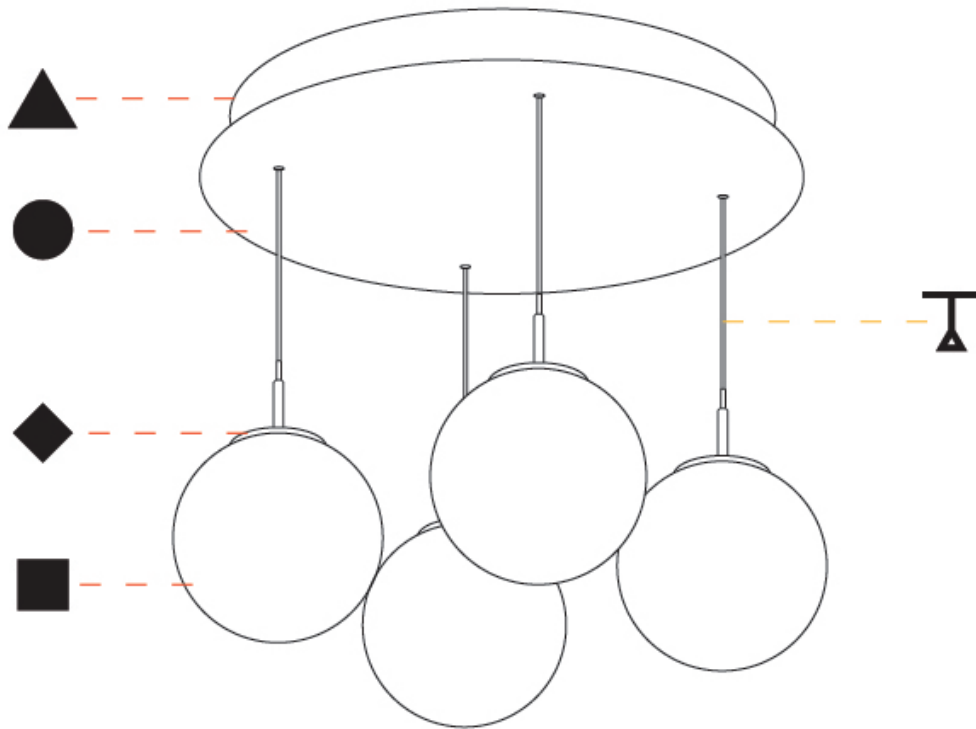

G-MINI ROUND BILO SUSPENSION

A300646-

PROJECT	_____
TYPE	_____
SPECIFIER	_____
QUANTITY	_____
DATE	_____