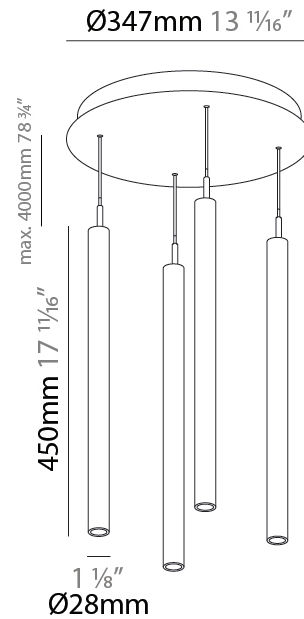

GENERAL

Series: G-Mini Round
Subseries: G-Mini Round Hangover
Partner: Prolicht
Division: Architectural
Installation: Suspension
Product Type: Clusters
Mounting Location: Ceiling
Light Distribution: Direct

PHYSICAL

Shape: Cylinder
Diameter (mm): 347
Diameter (in): 13 11/16
Height (mm): 450
Height (in): 17 11/16
Fixture Finish: SSR / BKV / CWI / CRY / HAB / UFT / ITA / RUA / FTG / MYG / LOD / PUS / FRO / FUP / KIA / POP / BLS / SPG / MEY / GOH / CHC / COM / ABZ / JAG / OBR / MOS / ROR
Accent Finish: NOF / COP / MIR / SSS
Fixture Material: Extruded Aluminum / Steel
Cable Details: 2000mm/78 3/4" / 4000mm/157 1/2" - Cable, Black, Green, Orange, Red, White

ELECTRICAL

Lamp Type: LED (Zhaga Standard)
Input Wattage (W): 26
Total Output Wattage (W): 23.7
Dimming: Tri-Mode (Non-Dimming and Phase Dimming (120Vac only) and 0-10V Dimming)
Driver Included: Yes
Driver Location: Integrated
Driver Type: Constant Current - Universal
Driver Class: Class 2
Input Voltage (V): 120 - 277

LED

Color Temperature (°K): 2700 / 3000 / 3500 / 4000
Max. Delivered Lumen (lm): 1614 / 1709 / 1804 / 1852
Nominal Lumen (lm): 1840 / 1949 / 2057 / 2112
CRI: >90 CRI
Lamp Life (hrs): 50000

OPTICAL

Beam Angle: 20 / 26 / 56

RATINGS AND CERTIFICATIONS

Certified By: Certified for North American Standards
IP rating: IP20