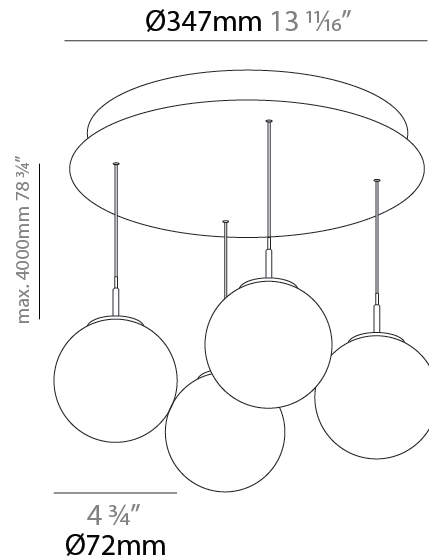

GENERAL

Series: G-Mini Round
Subseries: G-Mini Round Bilo
Partner: Prolicht
Division: Architectural
Installation: Suspension
Product Type: Clusters
Mounting Location: Ceiling
Light Distribution: Direct

PHYSICAL

Shape: Cylinder
Diameter (mm): 347
Diameter (in): 13 1/16
Height (mm): 120
Height (in): 4 3/4
Diffuser: Touch of Color - NOR / OPL / YEL / ORA / RED / BLU / GRN
Fixture Finish: SSR / BKV / CWI / CRY / HAB / UFT / ITA / RUA / FTG / MYG / LOD / PUS / FRO / FUP / KIA / POP / BLS / SPG / MEY / GOH / CHC / COM / ABZ / JAG / OBR / MOS / ROR
Accent Finish: NOF / COP / MIR / SSS
Fixture Material: Extruded Aluminum / Steel
Cable Details: 2000mm/78 3/4" / 4000mm/157 1/2" - Cable, Black, Green, Orange, Red, White

ELECTRICAL

Lamp Type: LED (Zhaga Standard)
Input Wattage (W): 26
Total Output Wattage (W): 23.7
Dimming: Tri-Mode (Non-Dimming and Phase Dimming (120Vac only) and 0-10V Dimming)
Driver Included: Yes
Driver Location: Integrated
Driver Type: Constant Current - Universal
Driver Class: Class 2
Input Voltage (V): 120 - 277

LED

Color Temperature (°K): 2700 / 3000 / 3500 / 4000
Max. Delivered Lumen (lm): 1424 / 1507 / 1591 / 1634
Nominal Lumen (lm): 1840 / 1949 / 2057 / 2112
CRI: >90 CRI
Lamp Life (hrs): 50000

OPTICAL

Beam Angle: 180

RATINGS AND CERTIFICATIONS

Certified By: Certified for North American Standards
IP rating: IP20